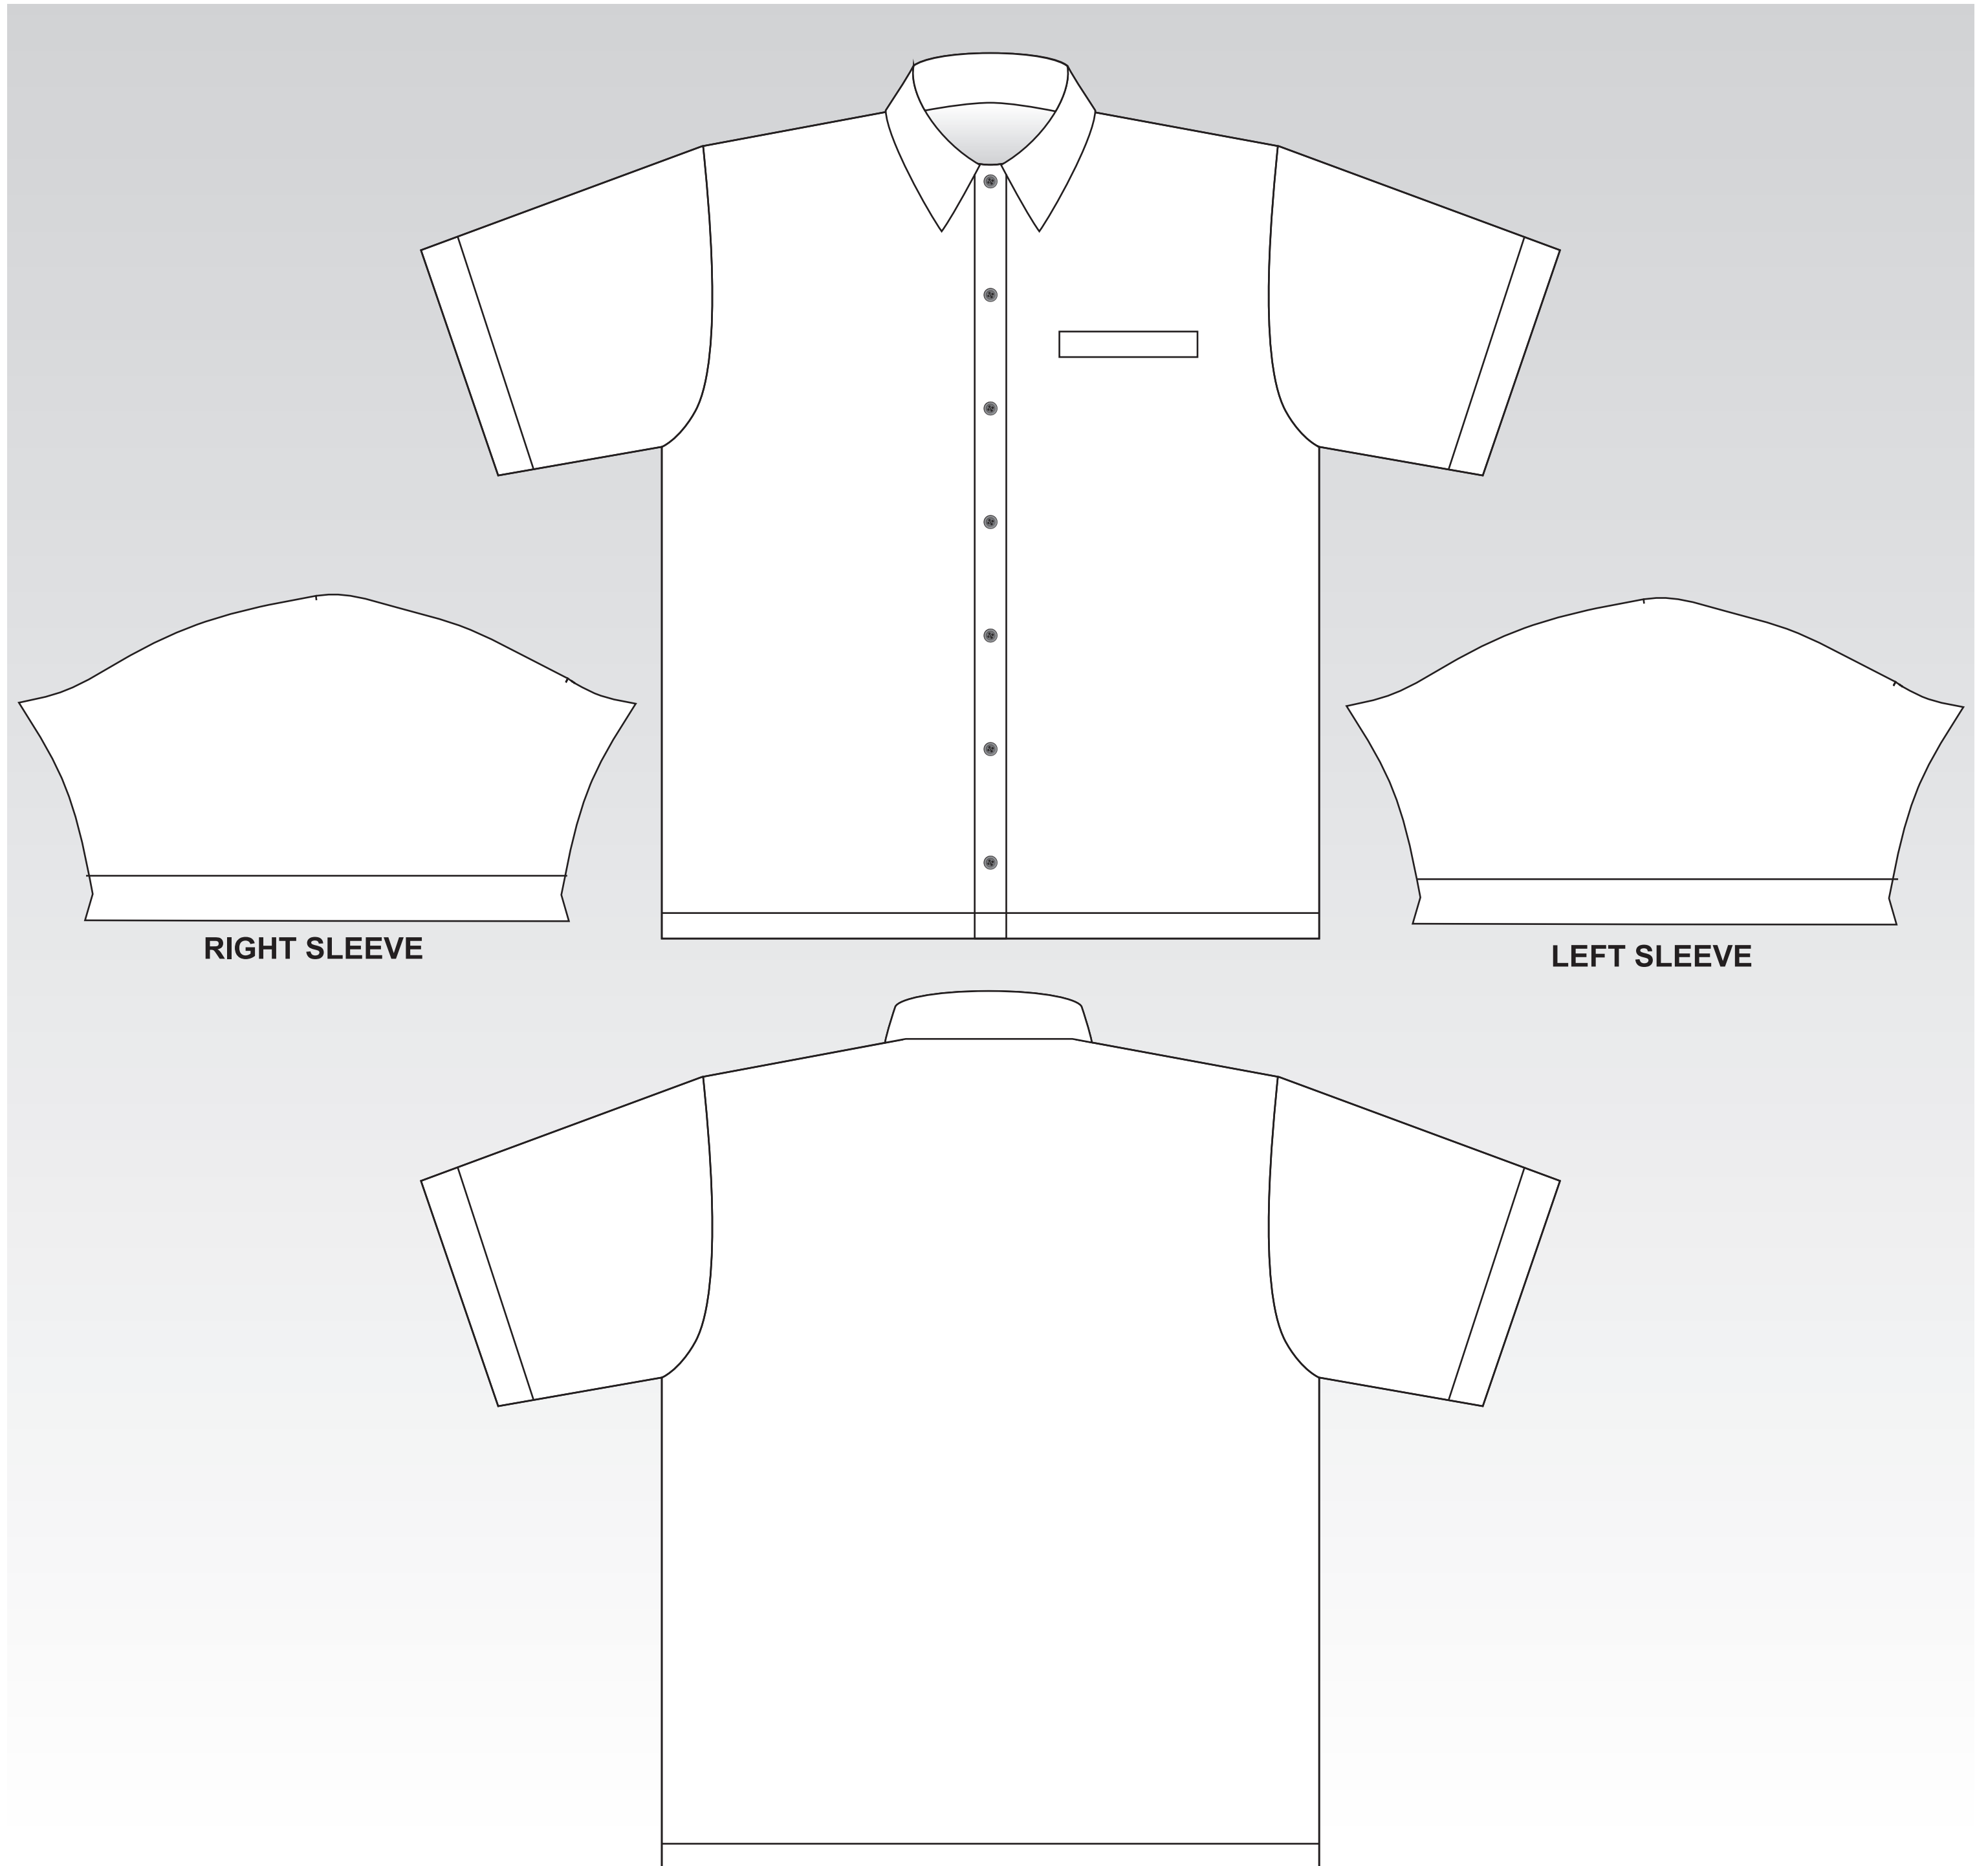

YOUR JOB IS ON HOLD UNTIL WE RECEIVE YOUR WRITTEN APPROVAL. PRODUCTION TIME WILL START ON APPROVAL DATE
COLORS WILL BE MATCHED TO SCREEN UNLESS OTHERWISE SPECIFIED BY PANTONE MATCHING SYSTEM (PMS)

STYLE NUMBER:	PRODUCT DESCRIPTION:	CLOSURE:	CLOSURE COLOR:	OPTION 1:	OPTION 2:
MB01	Mens Basic Crew Shirt	Button	Black / White	None	None

Colors are subject to variation on product and may not match 100%. If PMS colors are provided they will be matched as close as possible, however we do not guarantee exact PMS matching. To be as precise as possible please specify color from our color matching guide.

DISCLAIMER PLEASE READ:

Please check your proof carefully before you take responsibility of approving. By approving this proof you are declaring it "Approved for Production" and assume all responsibility for any errors or omissions of art and layout. This shirt is based on a size large and layout may vary per size. The graphics on this layout are not fully to proportion and do not reflect the exact sizing that will be used on your final garment. This layout is to show color, layout and placement of graphics that are to be printed on the your finished product. Logos passing over and that run along seams will not always 100% match and may vary up to 1/8th of an inch. Colors are subject to variation on product and may not match 100%. If PMS colors are provided they will be matched as close as possible, however we do not guarantee exact PMS matching. To be as precise as possible please specify color from our color matching guide.

Reproduction of this garment is strictly prohibited unless authorized by customer.