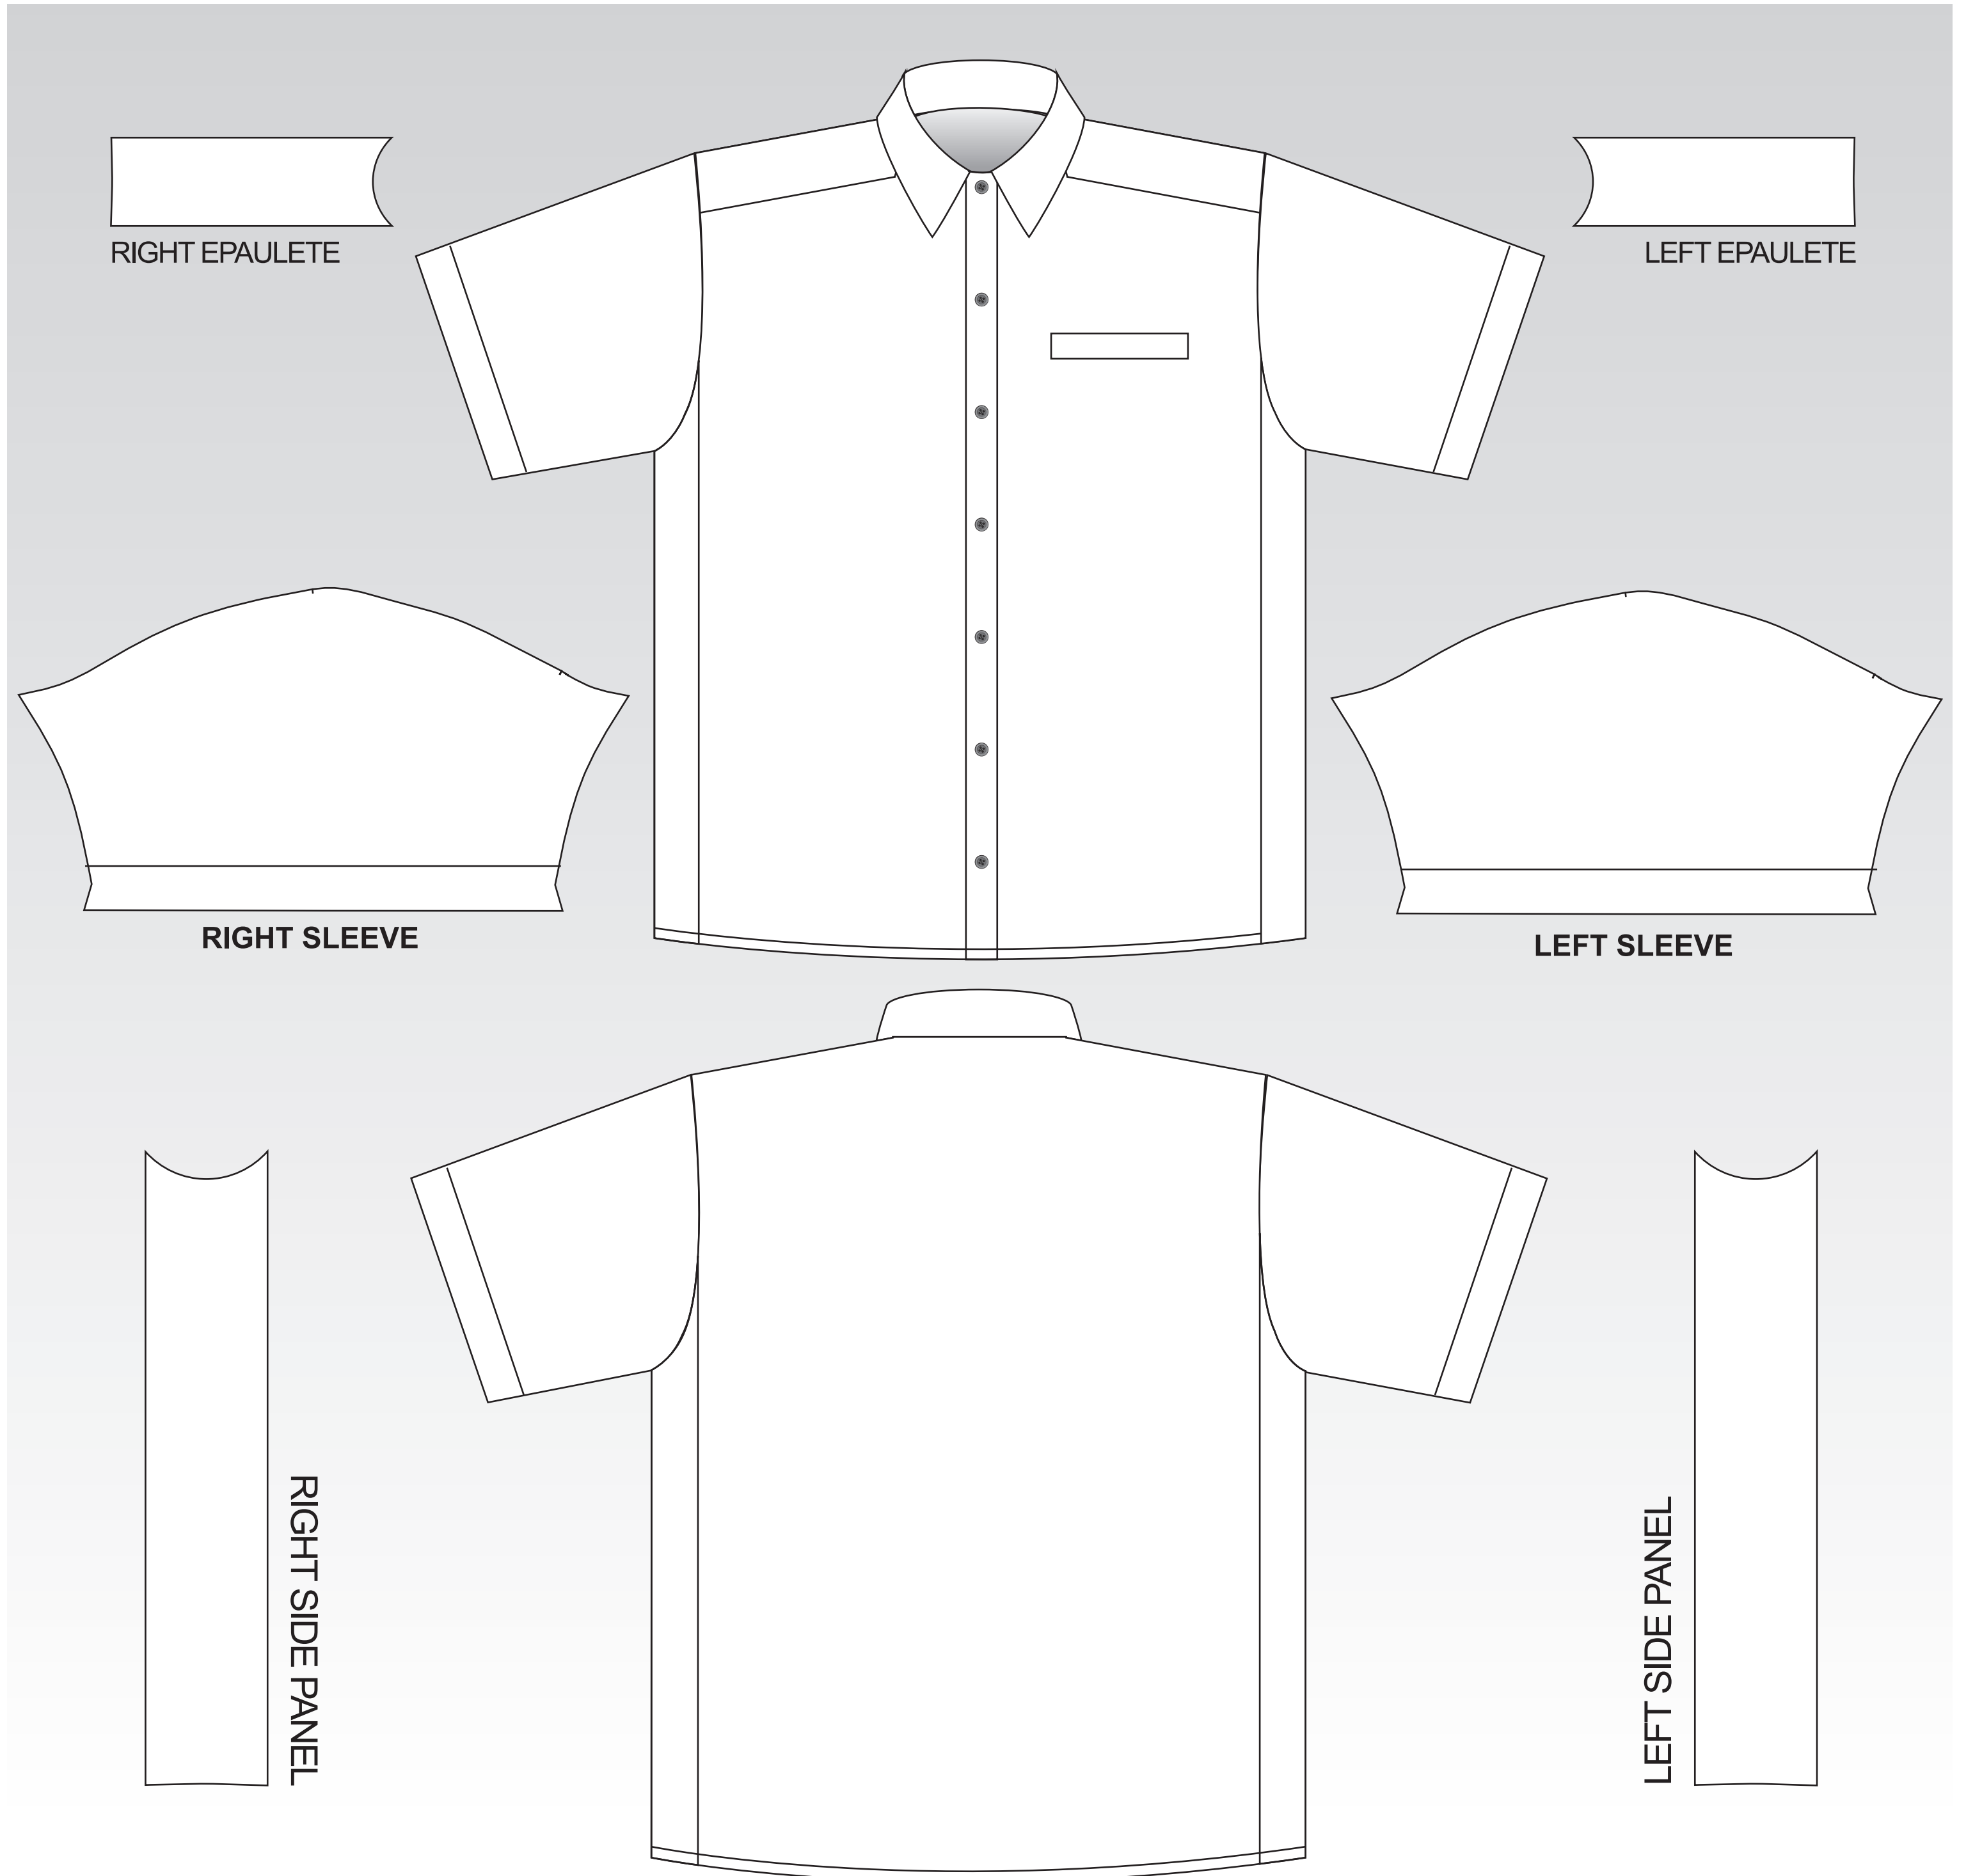

YOUR JOB IS ON HOLD UNTIL WE RECEIVE YOUR WRITTEN APPROVAL. PRODUCTION TIME WILL START ON APPROVAL DATE
COLORS WILL BE MATCHED TO SCREEN UNLESS OTHERWISE SPECIFIED BY PANTONE MATCHING SYSTEM (PMS)

STYLE NUMBER:	PRODUCT DESCRIPTION:	CLOSURE:	CLOSURE COLOR:	OPTION 1:	OPTION 2:
MB01-00311	Mens Pro Crew Shirt wMesh Sides	Button	Black / White	None	Epauletes

Colors are subject to variation on product and may not match 100%. If PMS colors are provided they will be matched as close as possible, however we do not guarantee exact PMS matching. To be as precise as possible please specify color from our color matching guide.

DISCLAIMER PLEASE READ:

Please check your proof carefully before you take responsibility of approving. By approving this proof you are declaring it "Approved for Production" and assume all responsibility for any errors or omissions of art and layout. This shirt is based on a size large and layout may vary per size. The graphics on this layout are not fully to proportion and do not reflect the exact sizing that will be used on your final garment. This layout is to show color, layout and placement of graphics that are to be printed on the your finished product. Logos passing over and that run along seams will not always 100% match and may vary up to 1/8th of an inch. Colors are subject to variation on product and may not match 100%. If PMS colors are provided they will be matched as close as possible, however we do not guarantee exact PMS matching. To be as precise as possible please specify color from our color matching guide.

Reproduction of this garment is strictly prohibited unless authorized by customer.