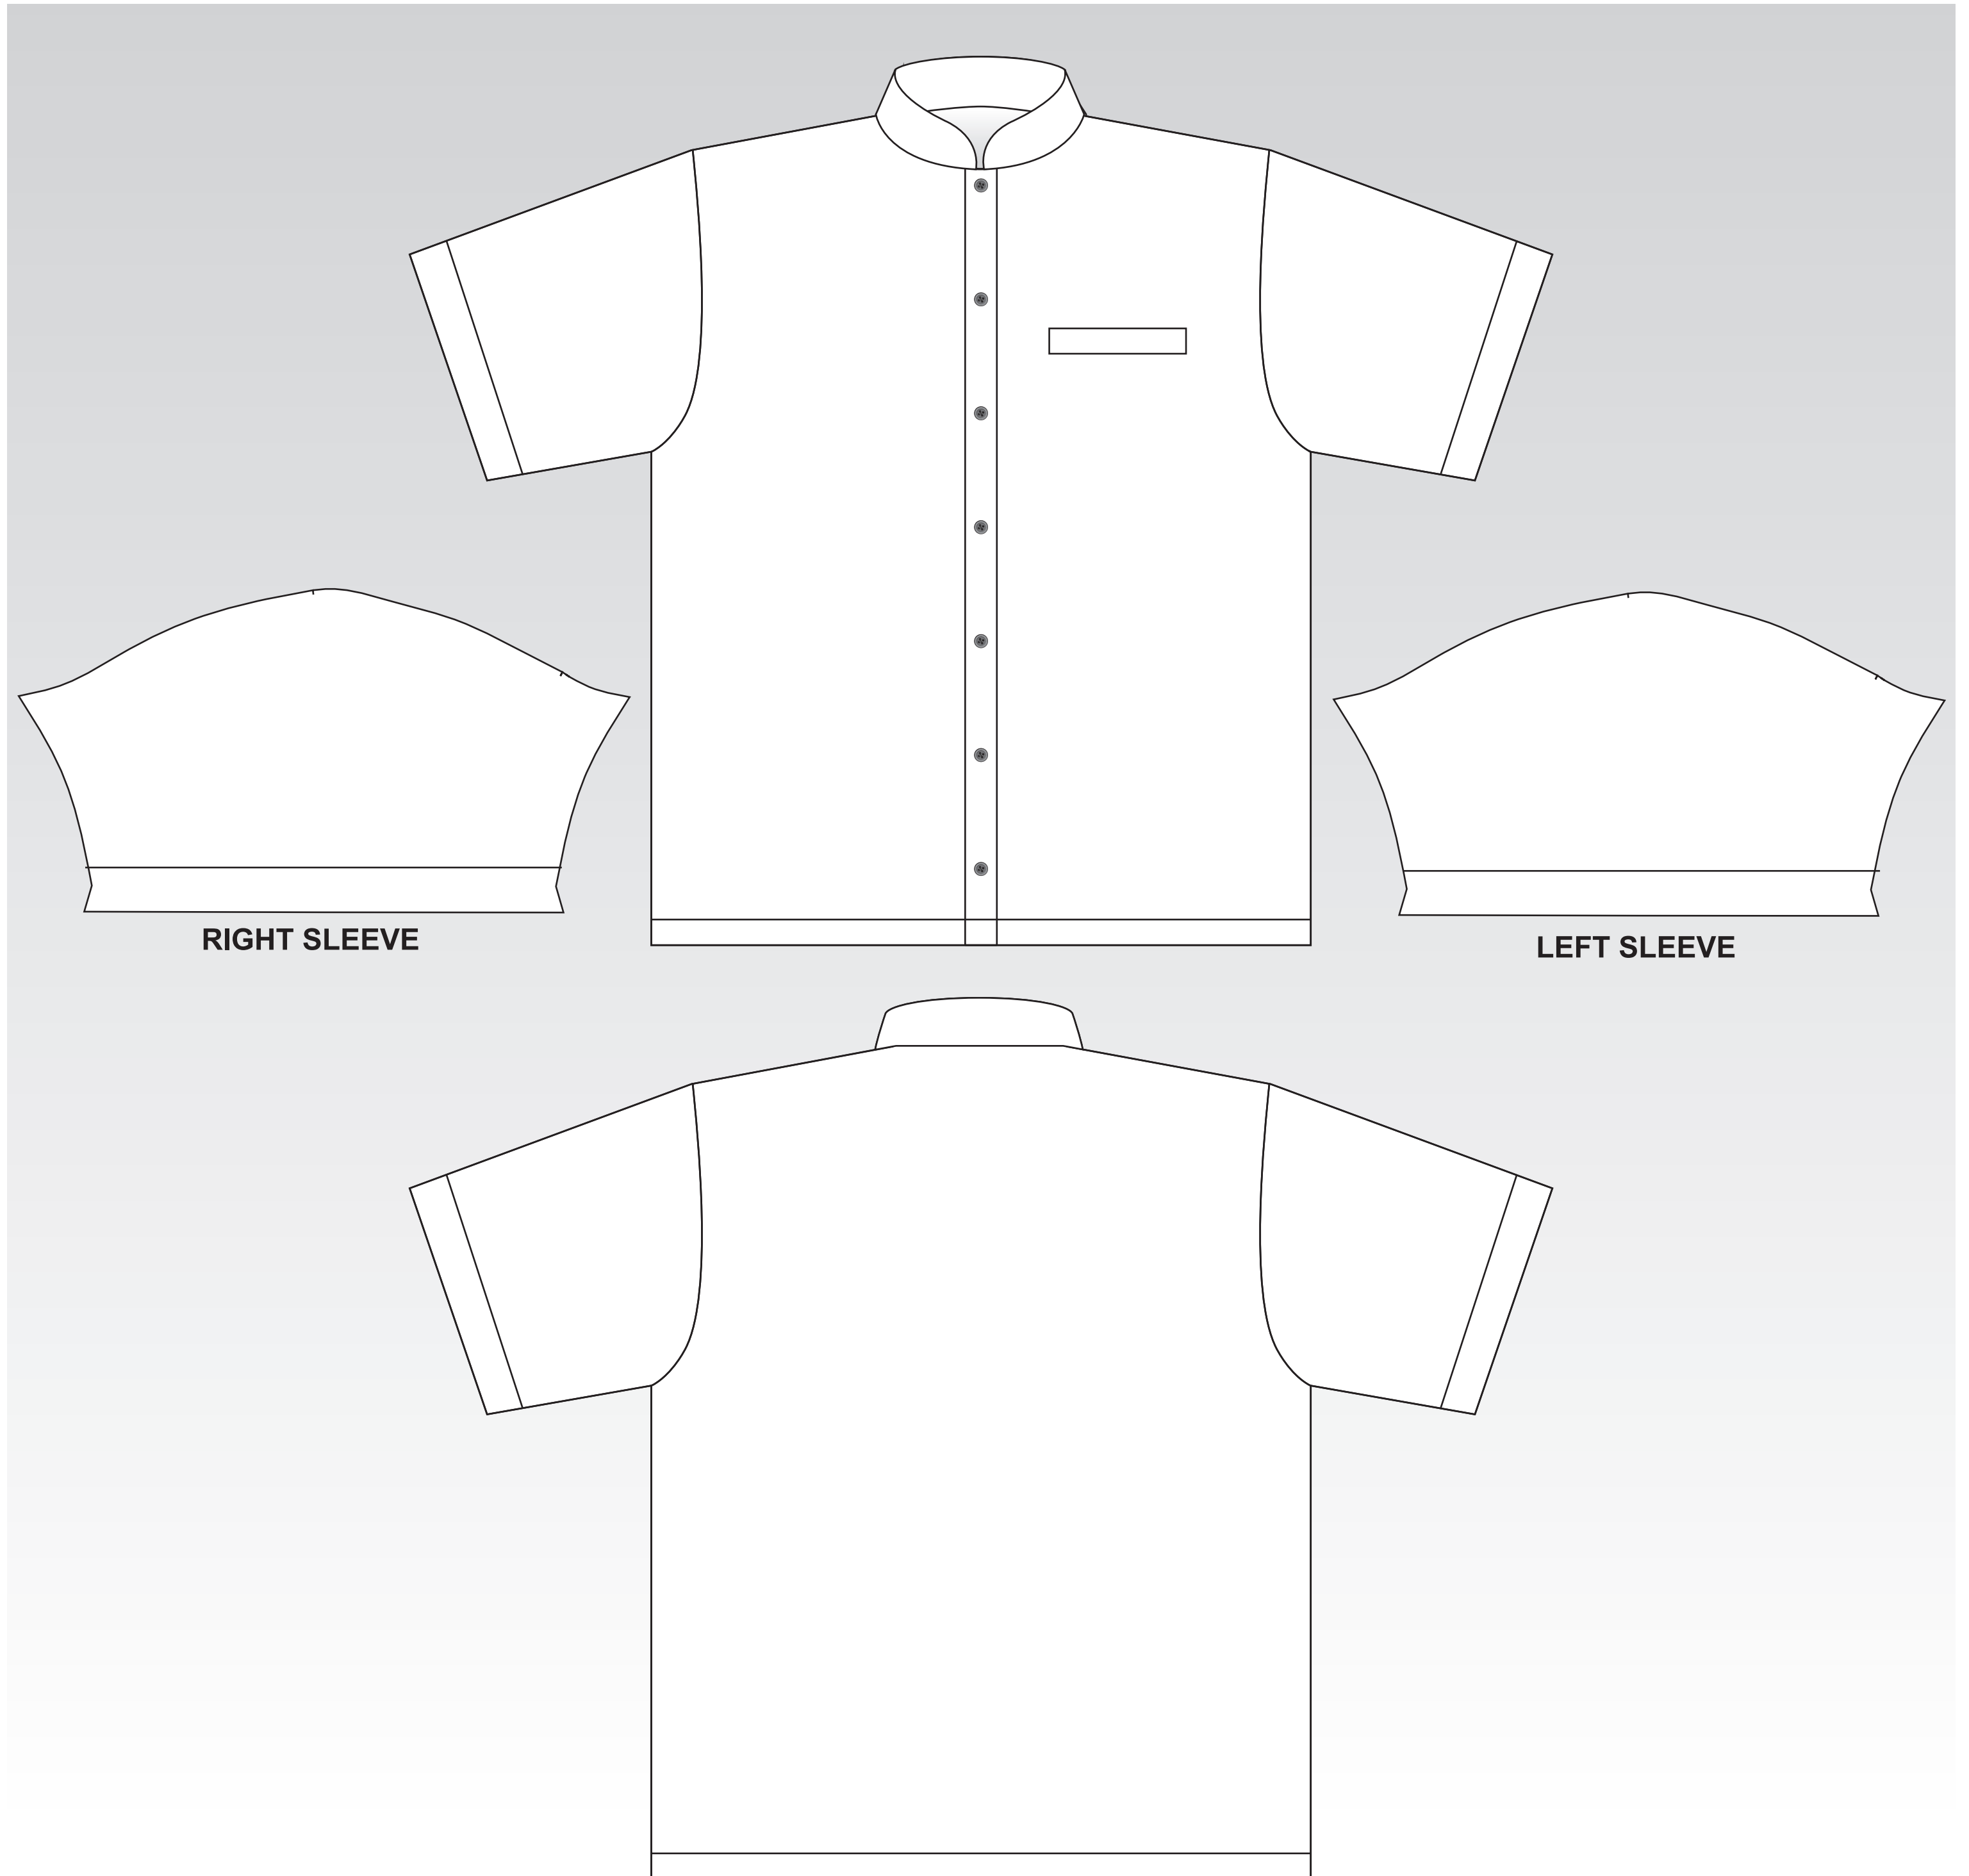

YOUR JOB IS ON HOLD UNTIL WE RECEIVE YOUR WRITTEN APPROVAL. PRODUCTION TIME WILL START ON APPROVAL DATE
COLORS WILL BE MATCHED TO SCREEN UNLESS OTHERWISE SPECIFIED BY PANTONE MATCHING SYSTEM (PMS)

STYLE NUMBER:	PRODUCT DESCRIPTION:	CLOSURE:	CLOSURE COLOR:	OPTION 1:	OPTION 2:
MB04	Mens Stand Collar Crew Shirt	Button	Black / White	None	None

Colors are subject to variation on product and may not match 100%. If PMS colors are provided they will be matched as close as possible, however we do not guarantee exact PMS matching. To be as precise as possible please specify color from our color matching guide.

DISCLAIMER PLEASE READ:

Please check your proof carefully before you take responsibility of approving. By approving this proof you are declaring it "Approved for Production" and assume all responsibility for any errors or omissions of art and layout. This shirt is based on a size large and layout may vary per size. The graphics on this layout are not fully to proportion and do not reflect the exact sizing that will be used on your final garment. This layout is to show color, layout and placement of graphics that are to be printed on the your finished product. Logos passing over and that run along seams will not always 100% match and may vary up to 1/8th of an inch. Colors are subject to variation on product and may not match 100%. If PMS colors are provided they will be matched as close as possible, however we do not guarantee exact PMS matching. To be as precise as possible please specify color from our color matching guide.

Reproduction of this garment is strictly prohibited unless authorized by customer.