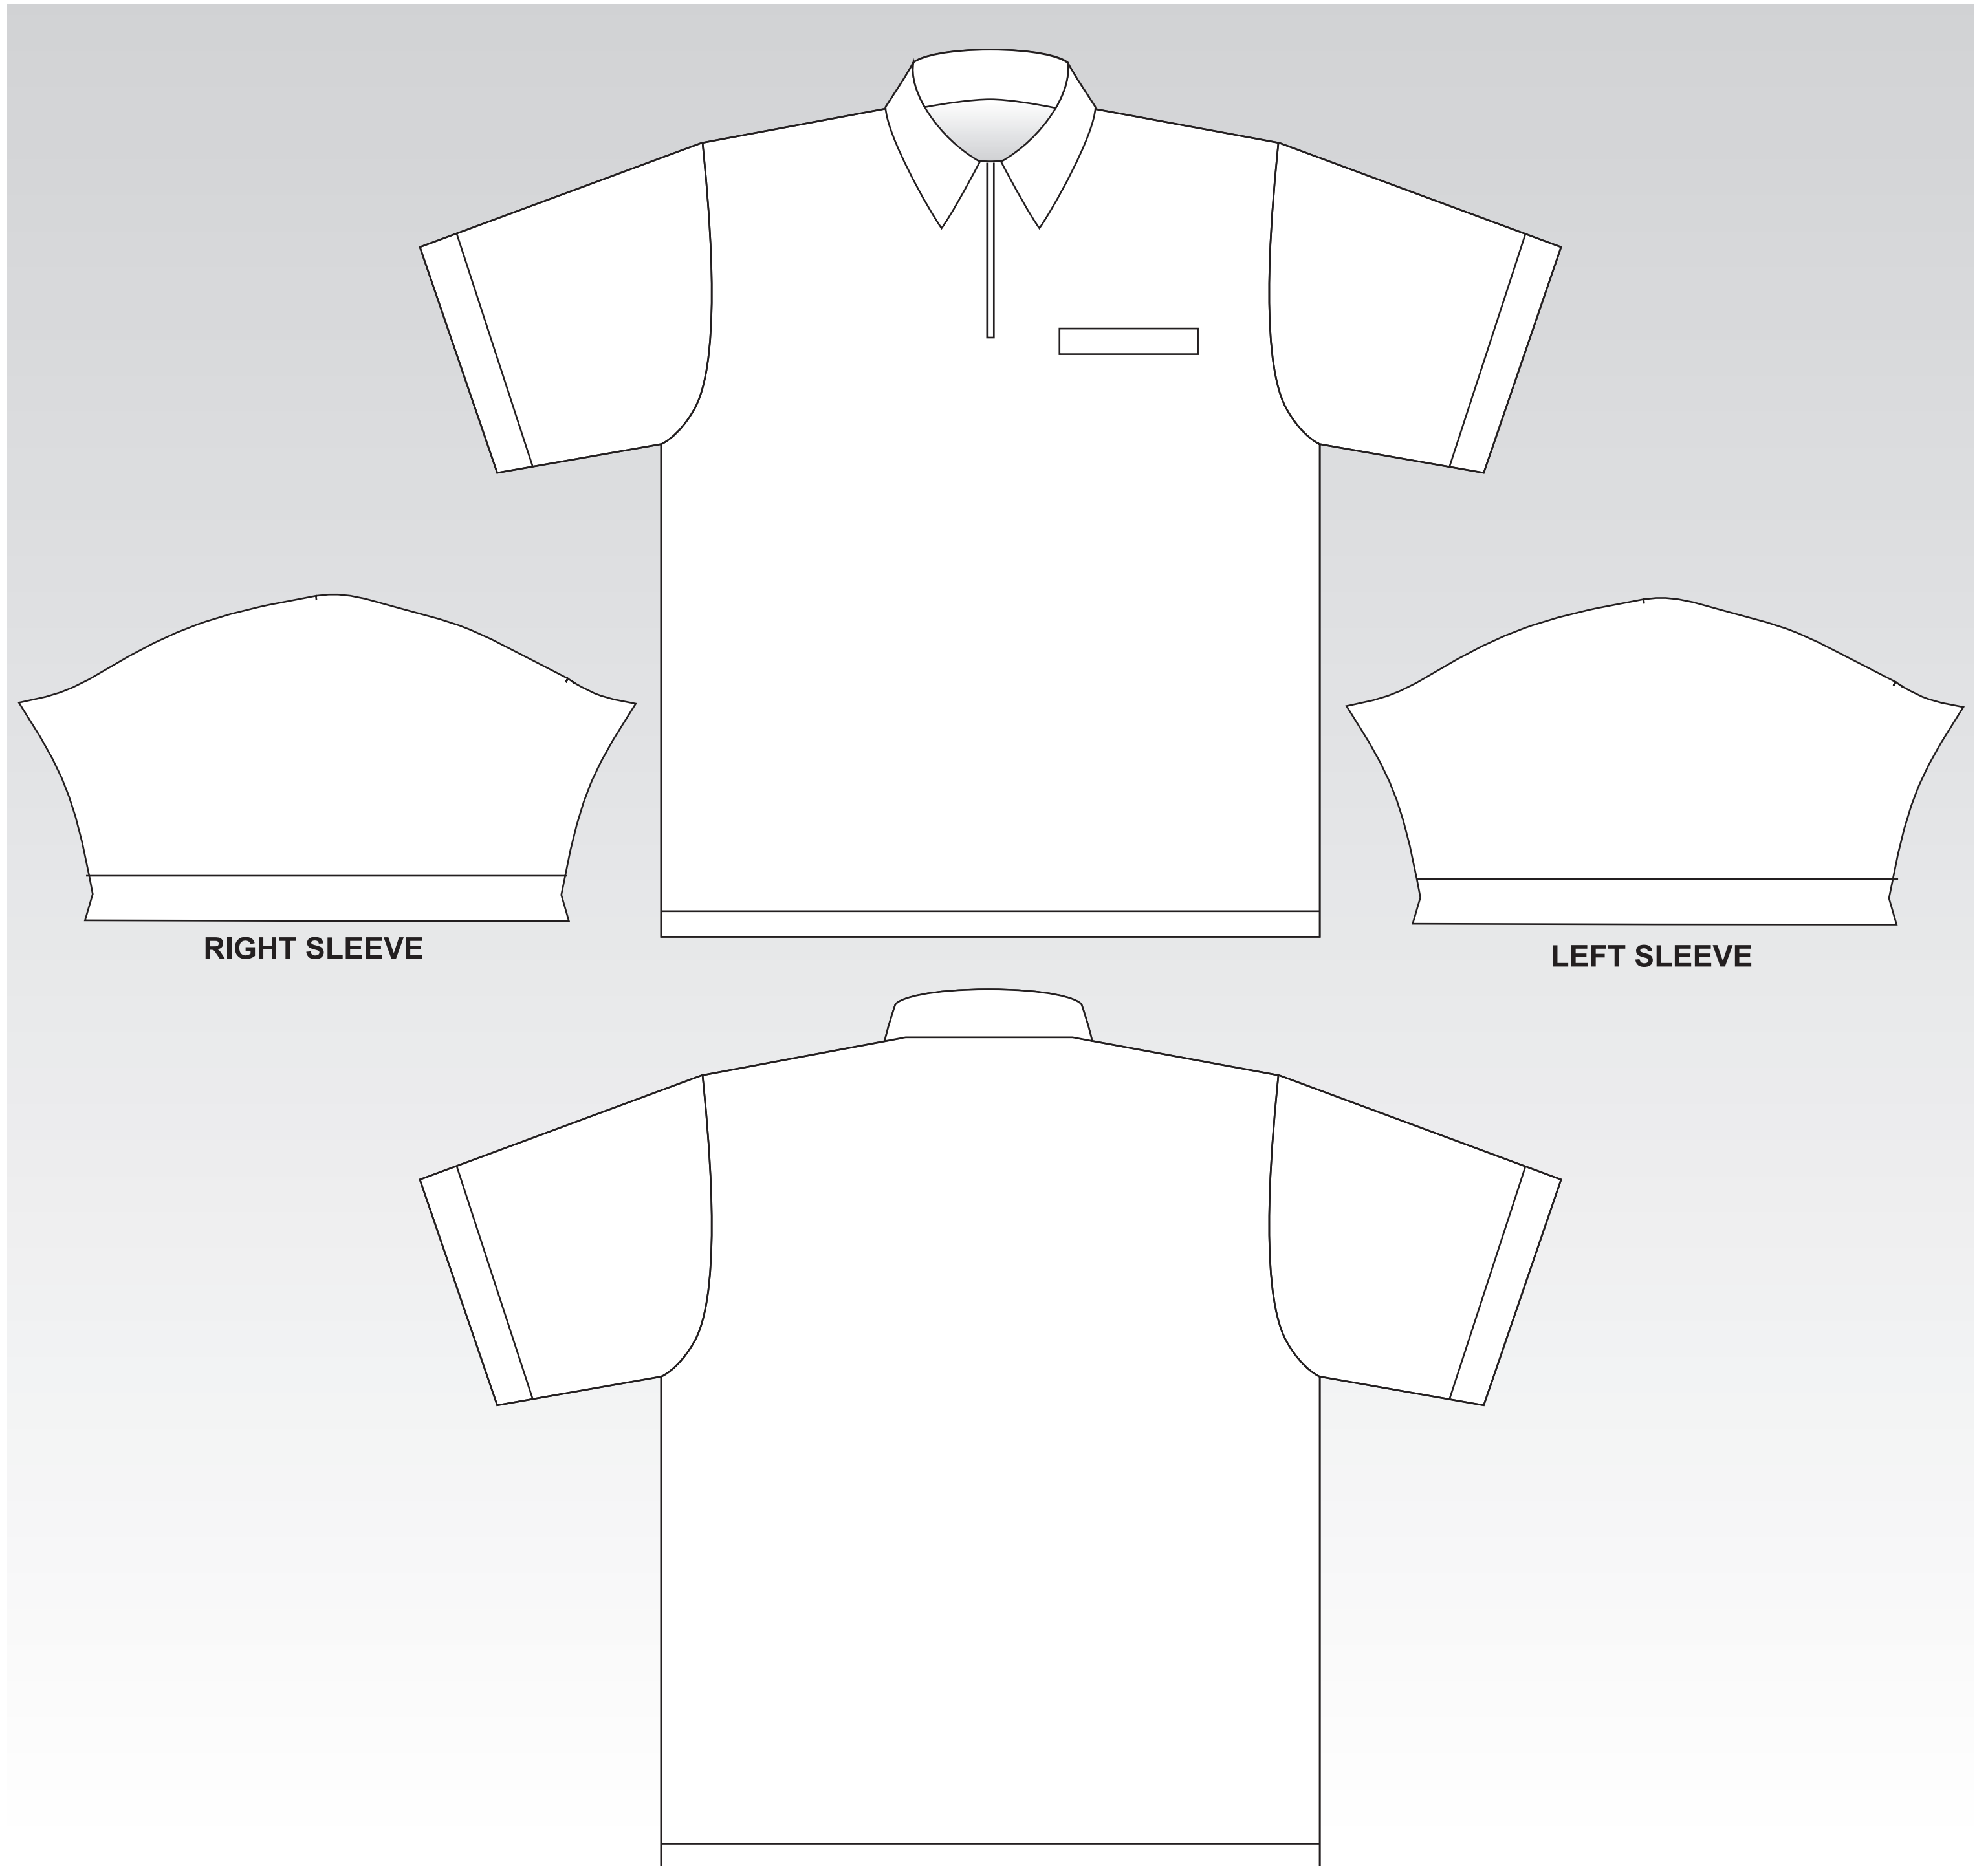

STYLE NUMBER:	PRODUCT DESCRIPTION:	CLOSURE COLOR:	OPTION 1:	OPTION 2:
MB01-23	Mens 1/4 Zip Polo Shirt	Black / White	None	None

Colors are subject to variation on product and may not match 100%. If PMS colors are provided they will be matched as close as possible, however we do not guarantee exact PMS matching. To be as precise as possible please specify color from our color matching guide.

**DISCLAIMER PLEASE READ:**

Please check your proof carefully before you take responsibility of approving. By approving this proof you are declaring it "Approved for Production" and assume all responsibility for any errors or omissions of art and layout. This shirt is based on a size large and layout may vary per size. The graphics on this layout are not fully to proportion and do not reflect the exact sizing that will be used on your final garment. This layout is to show color, layout and placement of graphics that are to be printed on the your finished product. Logos passing over and that run along seams will not always 100% match and may vary up to 1/8th of an inch. Colors are subject to variation on product and may not match 100%. If PMS colors are provided they will be matched as close as possible, however we do not guarantee exact PMS matching. To be as precise as possible please specify color from our color matching guide.