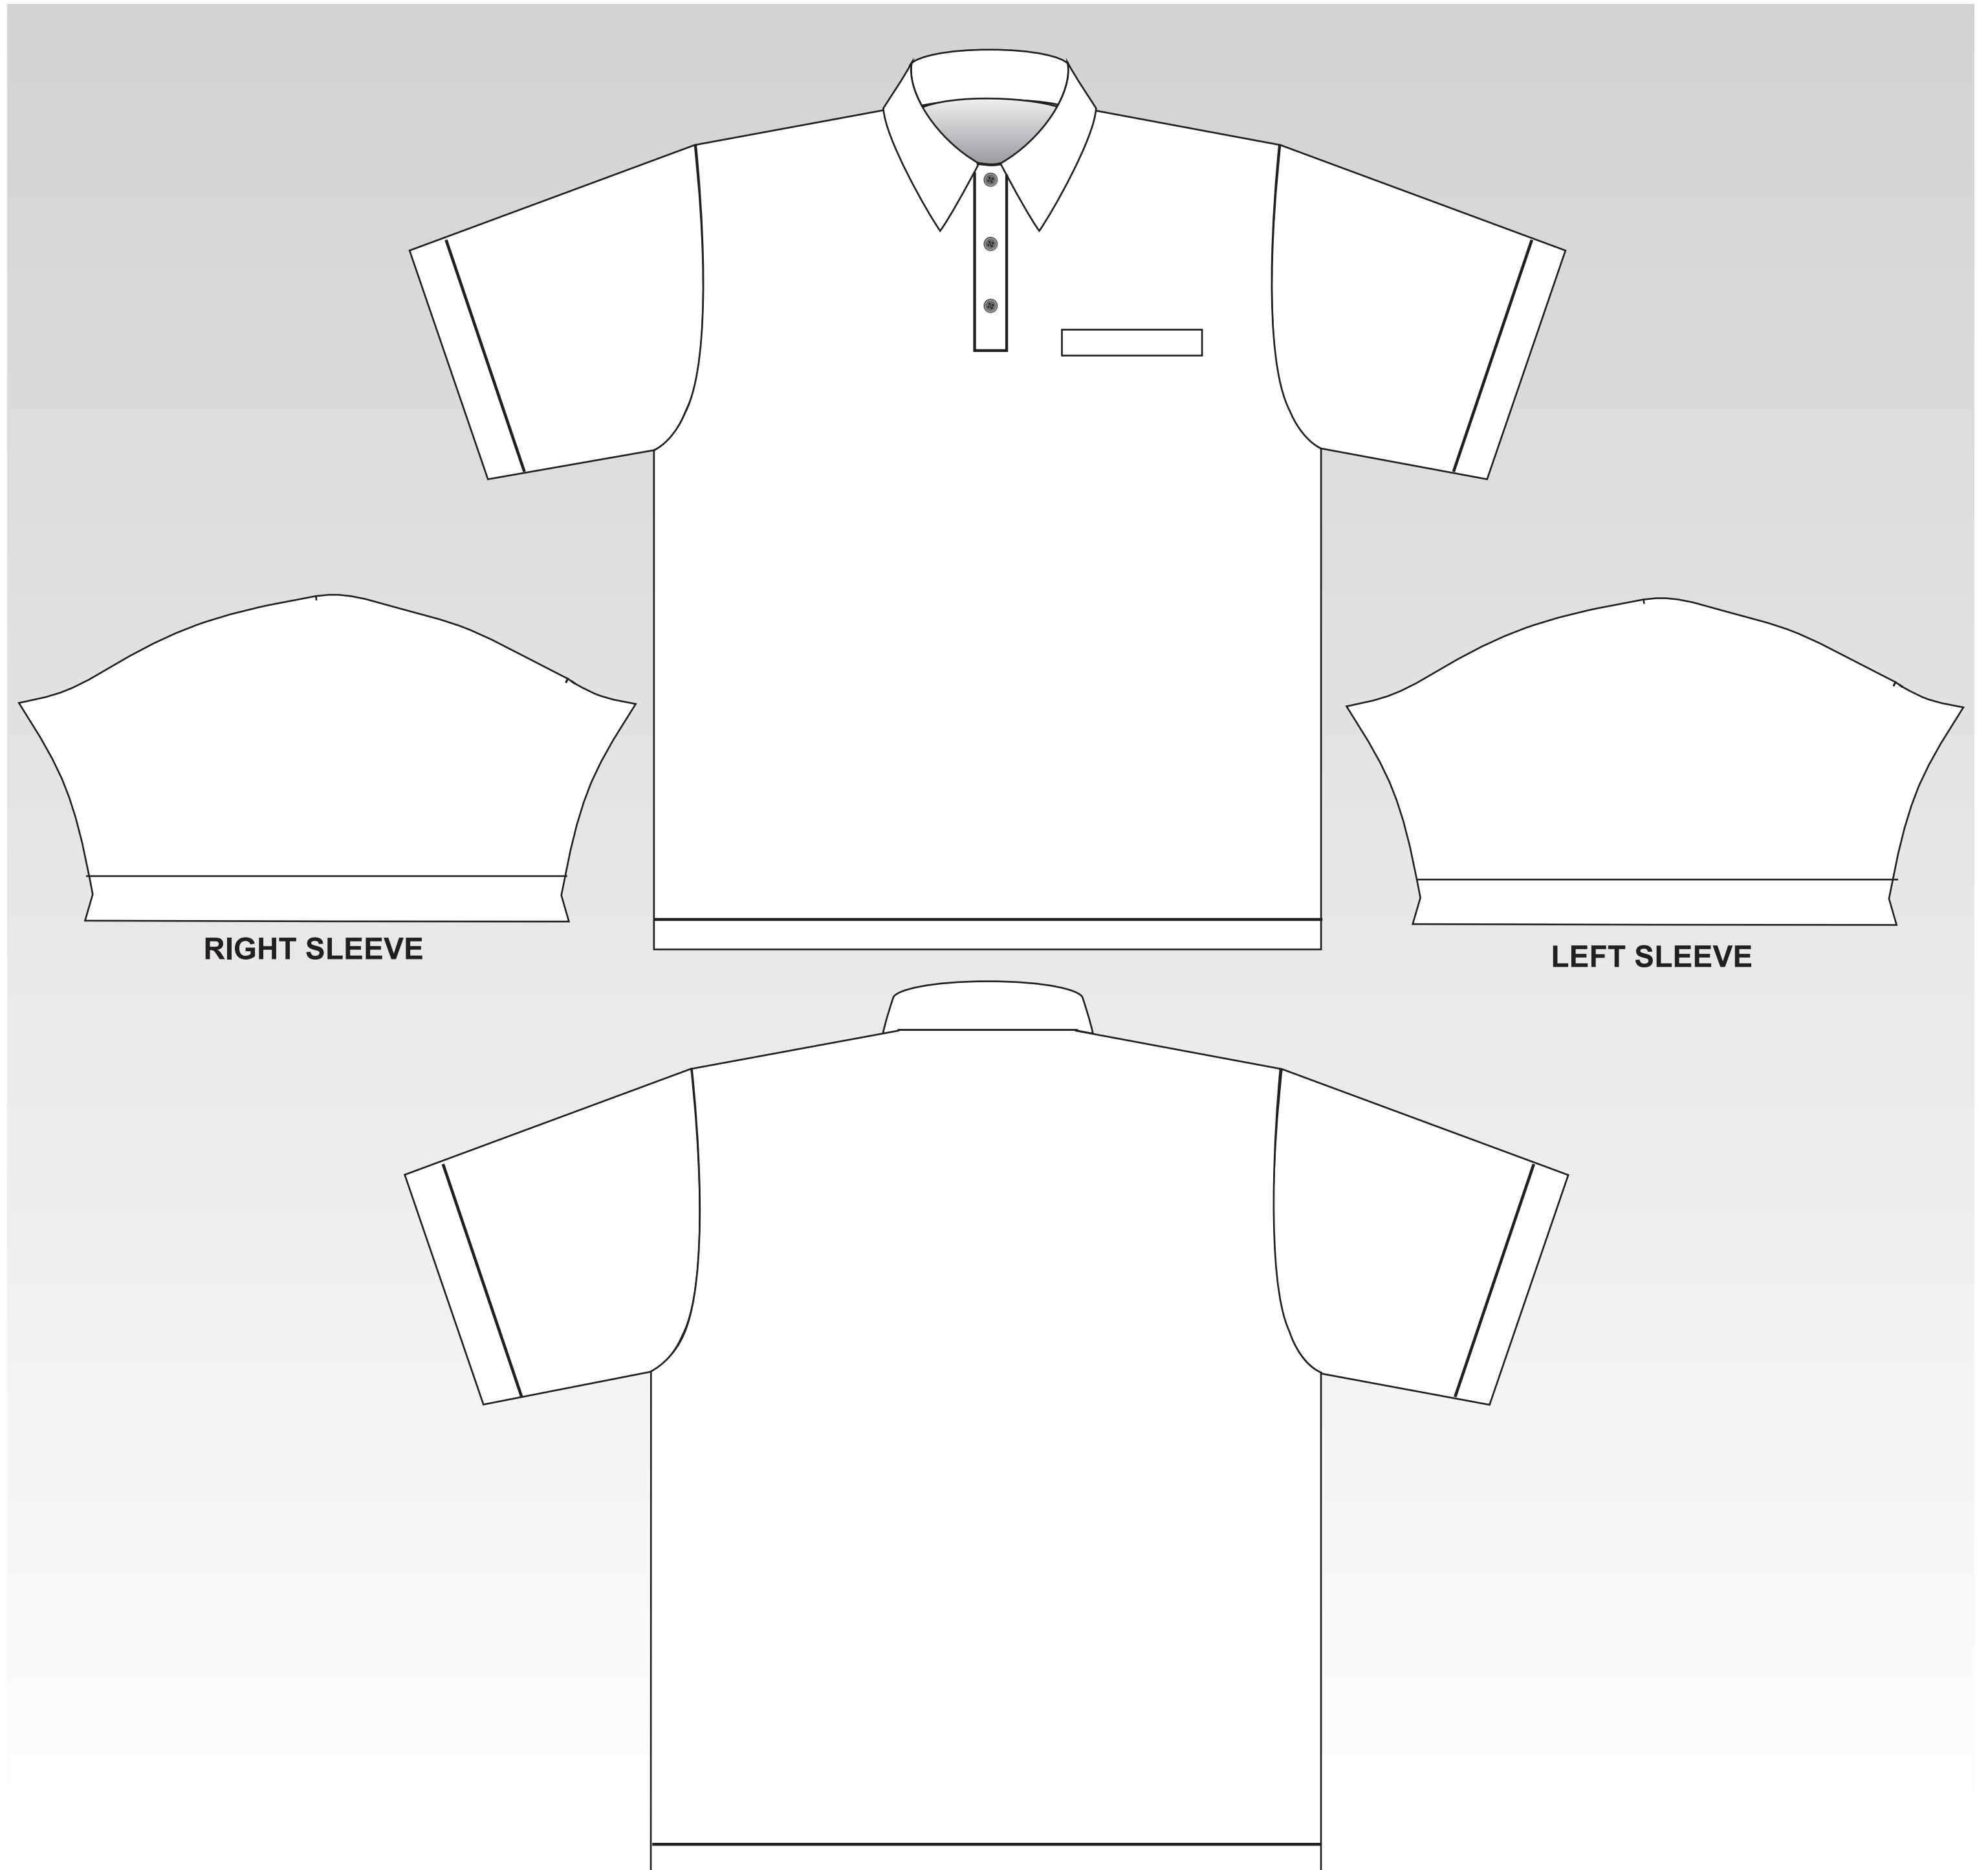

STYLE NUMBER:	PRODUCT DESCRIPTION:	CLOSURE COLOR:	OPTION 1:	OPTION 2:
MB01-25	Mens 3 Button Polo Shirt	Black / White	None	None

Colors are subject to variation on product and may not match 100%. If PMS colors are provided they will be matched as close as possible, however we do not guarantee exact PMS matching. To be as precise as possible please specify color from our color matching guide.

**DISCLAIMER PLEASE READ:**

Please check your proof carefully before you take responsibility of approving. By approving this proof you are declaring it "Approved for Production" and assume all responsibility for any errors or omissions of art and layout. This shirt is based on a size large and layout may vary per size. The graphics on this layout are not fully to proportion and do not reflect the exact sizing that will be used on your final garment. This layout is to show color, layout and placement of graphics that are to be printed on the your finished product. Logos passing over and that run along seams will not always 100% match and may vary up to 1/8th of an inch. Colors are subject to variation on product and may not match 100%. If PMS colors are provided they will be matched as close as possible, however we do not guarantee exact PMS matching. To be as precise as possible please specify color from our color matching guide.